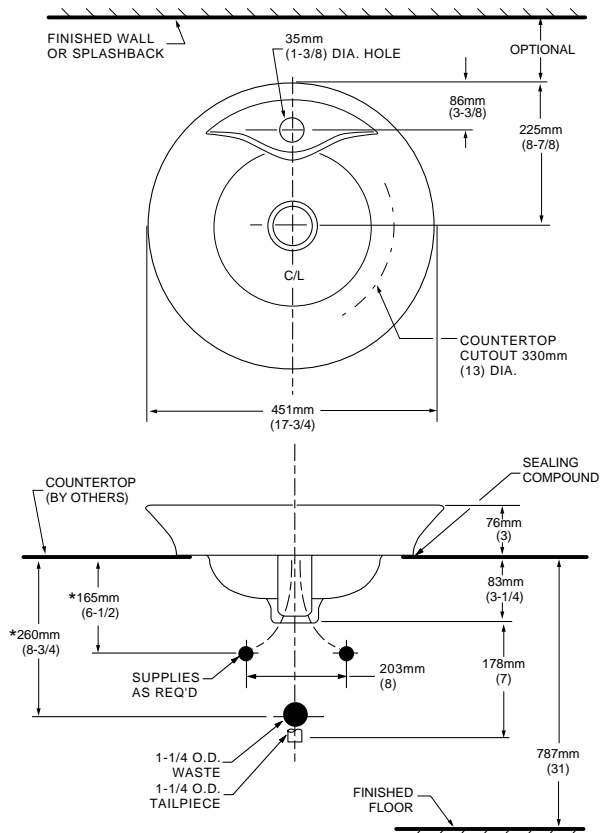

MORNING ABOVE-COUNTER SINK

0670.000

- Vitreous china
- Versatile sink shape for above-counter installation
- Integral faucet deck for single-control faucet mounting
- Center drain outlet without overflow

0670.312 Same as above with front overflow

Nominal Dimensions:
17-3/4" (451mm) round

Bowl sizes:
15" (381mm) round,
4-1/4" (108mm) deep

**Compliance Certifications -
Meets or Exceeds the Following Specifications:**

- ASME A112.19.2M for Vitreous China Fixtures

To Be Specified

- Color:
- Faucet*:
- Faucet Finish:
- Supplies:
- 1-1/4" Trap:

* See faucet section for additional models available

NOTES:

*DIMENSIONS SHOWN FOR LOCATION OF SUPPLIES AND "P" TRAP ARE SUGGESTED. FITTINGS NOT INCLUDED WITH FIXTURE AND MUST BE ORDERED SEPARATELY. FOR COUNTERTOP CUTOUT AND INSTALLATION INSTRUCTIONS USE TEMPLATE SUPPLIED WITH SINK.

IMPORTANT: Dimensions of fixtures are nominal and may vary within the range of tolerances established by ANSI Standard A112.19.2. These measurements are subject to change or cancellation. No responsibility is assumed for use of superseded or voided pages.